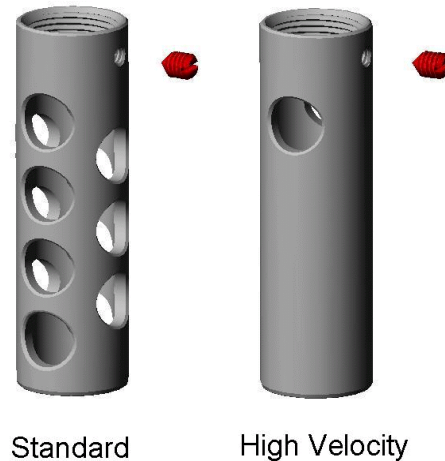

GENERAL

Caproco wire loop and tube loop electrical resistance (ER) probes come supplied with standard flow deflectors, which are also available as an option for ER tubular probes. Flow deflectors serve three primary functions:

- protect the element from physical damage, such as a collision with hydrates or other particles in the line
- preserves element life by blocking most of the media flow from eroding the probe element
- allows for the attachment of corrosion coupons with the addition of a flow deflector with an integrated coupon holder

APPLICATION

Flow deflectors are available for either normal or high velocity flow environments. Threaded so that they can be attached to the probe body around the element, the cylindrical flow deflector body has perforations in a pattern that disperses the flowing media, allowing only a small percentage to reach the element at a slower rate, permitting a reading to take place.

In situations where both electronic and coupon corrosion monitoring is desired at a single point, Caproco has designed flow deflectors with integrated coupon holders.

SPECIFICATIONS

Standard flow deflectors are manufactured from AISI 1018 mild steel or 316 stainless steel, and are also available in alternative materials upon request.

Maximum Operating Pressure	3,600 / 6,000 psi (24.8 / 41.4 MPa)
Maximum Operating Temperature	500°F (260°C)

Flow Deflector on Tubular Probe